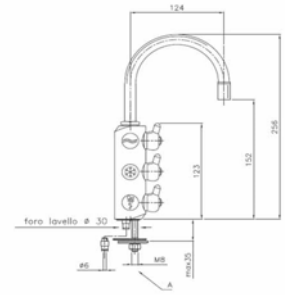

RO FAUCET - Top 3

Special 3-way faucet for purified water (Made in Italy)

Special 3-way faucet

Item-Nr:	Description:
ROFT03L3ACR	TOP 3 - Special 3-way faucet for purified water chrome-plated LONG Reach
ROFT03L3AFG	TOP 3 - Special 3-way faucet for purified water granite colour LONG Reach
ROFT03L3AVB	TOP 3 - Special 3-way faucet for purified water black colour LONG Reach
ROFT03L3BCR	TOP 3 - Special 3-way faucet for purified water chrome-plated SHORT Reach
ROFT03L3BFG	TOP 3 - Special 3-way faucet for purified water granite colour SHORT Reach
ROFT03L3BVB	TOP 3 - Special 3-way faucet for purified water black colour SHORT Reach
ROFT03T3ACR	TOP 3 - Special 3-way faucet for purified water chrome-plated LONG Reach
ROFT03T3AFG	TOP 3 - Special 3-way faucet for purified water granite colour LONG Reach
ROFT03T3AVB	TOP 3 - Special 3-way faucet for purified water black colour LONG Reach
ROFT03T3BCR	TOP 3 - Special 3-way faucet for purified water chrome-plated SHORT Reach
ROFT03T3BFG	TOP 3 - Special 3-way faucet for purified water granite colour SHORT Reach
ROFT03T3BVB	TOP 3 - Special 3-way faucet for purified water black colour SHORT Reach