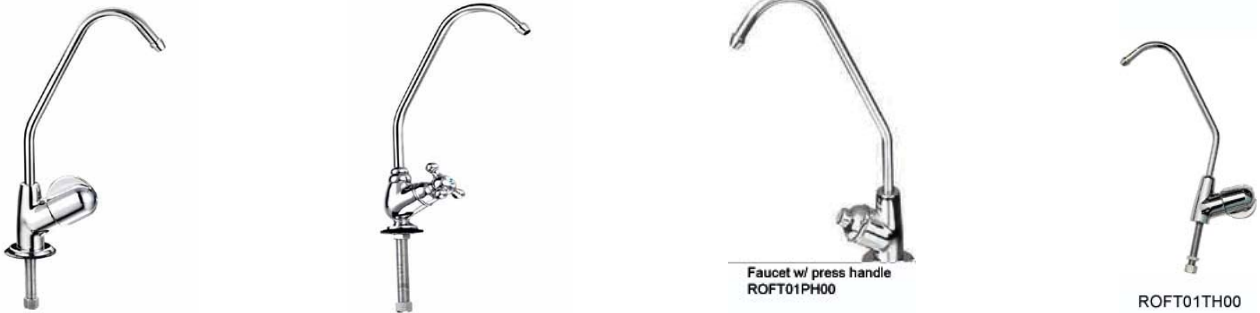

Faucets Standard Series

Item-Nr: **Description:**

ROFT01ST00 RO standard faucet 1-way chrom-plated plastic lever

RO FAUCET - L1

Faucets L1 Series

Faucet w/ press handle
ROFT01PH00

ROFT01TH00

Further models available on request - Large assortment

Item-Nr: **Description:**

ROFT01HA00 RO faucet nickel chrome-plated h stainless steel core and fin style handle

ROFT01HR00 Goose type RO faucet chrome-plated crown style handle

RO FAUCET - RS

Faucets RS Series

Further models available on request - Large assortment

Item-Nr:	Description:
RSFT01HICCCRQF	RO faucet 1 way nickel chrome-plated "I" style handle short spout RS Series quick fit w/stem 1/4"
RSFT01HICCCRST	RO faucet 1 way nickel chrome-plated "I" style handle short spout RS Series STD connection
RSFT01HICLCRST	RO faucet 1 way nickel chrome-plated "I" style handle long spout RS Series STD connection
RSFT01SICCCRST	RO faucet 1 way nickel chrome-plated "I" style handle short spout - SM Body RS Series STD connection

Item-Nr:	Description:
R1X04ZTFICCC08	1 way tap TZ M04 in stainless steel with 1/4" quick stem
R1X04ZTHICCC08	1 way tap TZ M05 in stainless steel with 1/4" quick stem

RO FAUCET - L2

Faucets L2 Series

Further models available on request - Large assortment