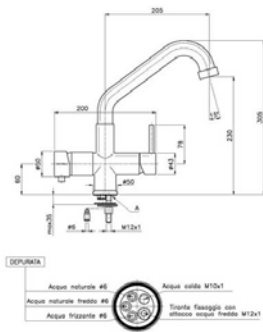

EASY MIX - TOP LINE 5 VIE - Made in Italy

5-Way single-lever kitchen mixers (hot/cold+purified water room/cold/sparkling)

5-Way mixers (Hot-Cold-Purified) with separated outlets

In brass (Chrome-plated or powder coated)

Item-Nr:	Description:
MS5V2TL1ABR	5-way kitchen faucet Top Line B Short Reach hot/cold + purified room/cold/sparkling Finish: Bronze colour
MS5V2TL1ACR	5-way kitchen faucet Top Line A Long Reach hot/cold + purified room/cold/sparkling Finish: chrome-plated
MS5V2TL1AFG	5-way kitchen faucet Top Line A Long Reach hot/cold + purified room/cold/sparkling Finish: Fraganite
MS5V2TL1ANS	5-way kitchen faucet Top Line A Long Reach hot/cold + purified room/cold/sparkling Finish: Nickel brushed
MS5V2TL1ARM	5-way kitchen faucet Top Line B Long Reach hot/cold + purified room/cold/sparkling Finish: Copper colour
MS5V2TL1BBR	5-way kitchen faucet Top Line B Short Reach hot/cold + purified room/cold/sparkling Finish: Bronze colour
MS5V2TL1BCR	5-way kitchen faucet Top Line B Short Reach hot/cold + purified room/cold/sparkling Finish: chrome-plated
MS5V2TL1BFG	5-way kitchen faucet Top Line B Short Reach hot/cold + purified room/cold/sparkling Finish: Fraganite
MS5V2TL1BNS	5-way kitchen faucet Top Line B Short Reach hot/cold + purified room/cold/sparkling Finish: Nickel brushed
MS5V2TL1BRM	5-way kitchen faucet Top Line B Short Reach hot/cold + purified room/cold/sparkling Finish: Copper colour