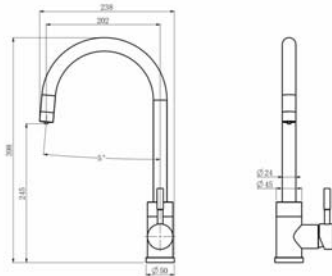

TZ MIX - 3TZX1

3-Way Mixers 3TZX1 Series 100% stainless steel

Item-Nr: Description:

M3SSSZTHICT0ST 3-Way kitchen faucet Mod.3TZX1 100% Stainless steel