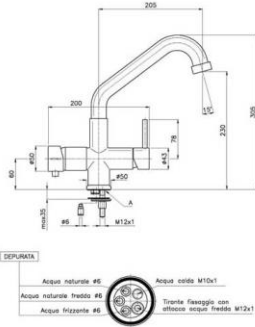

TOP LINE 5-VIE C.CORTA-SHORT R.

5-Way mixers (Hot-Cold-Purified) with separated outlets
In brass (Chrome-plated or powder coated)

Other colours: brushed, matt black, glossy black, glossy white, bronze, copper, gold, black granite, white granite, oats granite, old stone, terre de france.

Item-Nr:	Description:
MS5V2TL1A	5-way kitchen faucet Top Line A Long Reach hot/cold + purified room/cold/sparkling Finish: brushed nickel or
MS5V2TL1ACR	5-way kitchen faucet Top Line A Long Reach hot/cold + purified room/cold/sparkling Finish: chrome-plated
MS5V2TL1B	5-way kitchen faucet Top Line B Short Reach hot/cold + purified room/cold/sparkling Finish: brushed nickel or
MS5V2TL1BCR	5-way kitchen faucet Top Line B Short Reach hot/cold + purified room/cold/sparkling Finish: chrome-plated
MS5V2TL1MCR	5-way kitchen faucet Top Line PULL-OUT Finish: chrome-plated