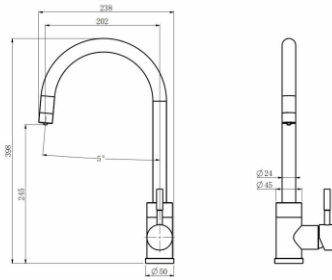

TZ MIX - 3TZX1

3-Way Mixers 3TZX1 Series 100% stainless steel

Item-Nr:	Description:
M3SSSZTHICT0ST	3-Way kitchen faucet Mod.3TZX1 100% Stainless steel